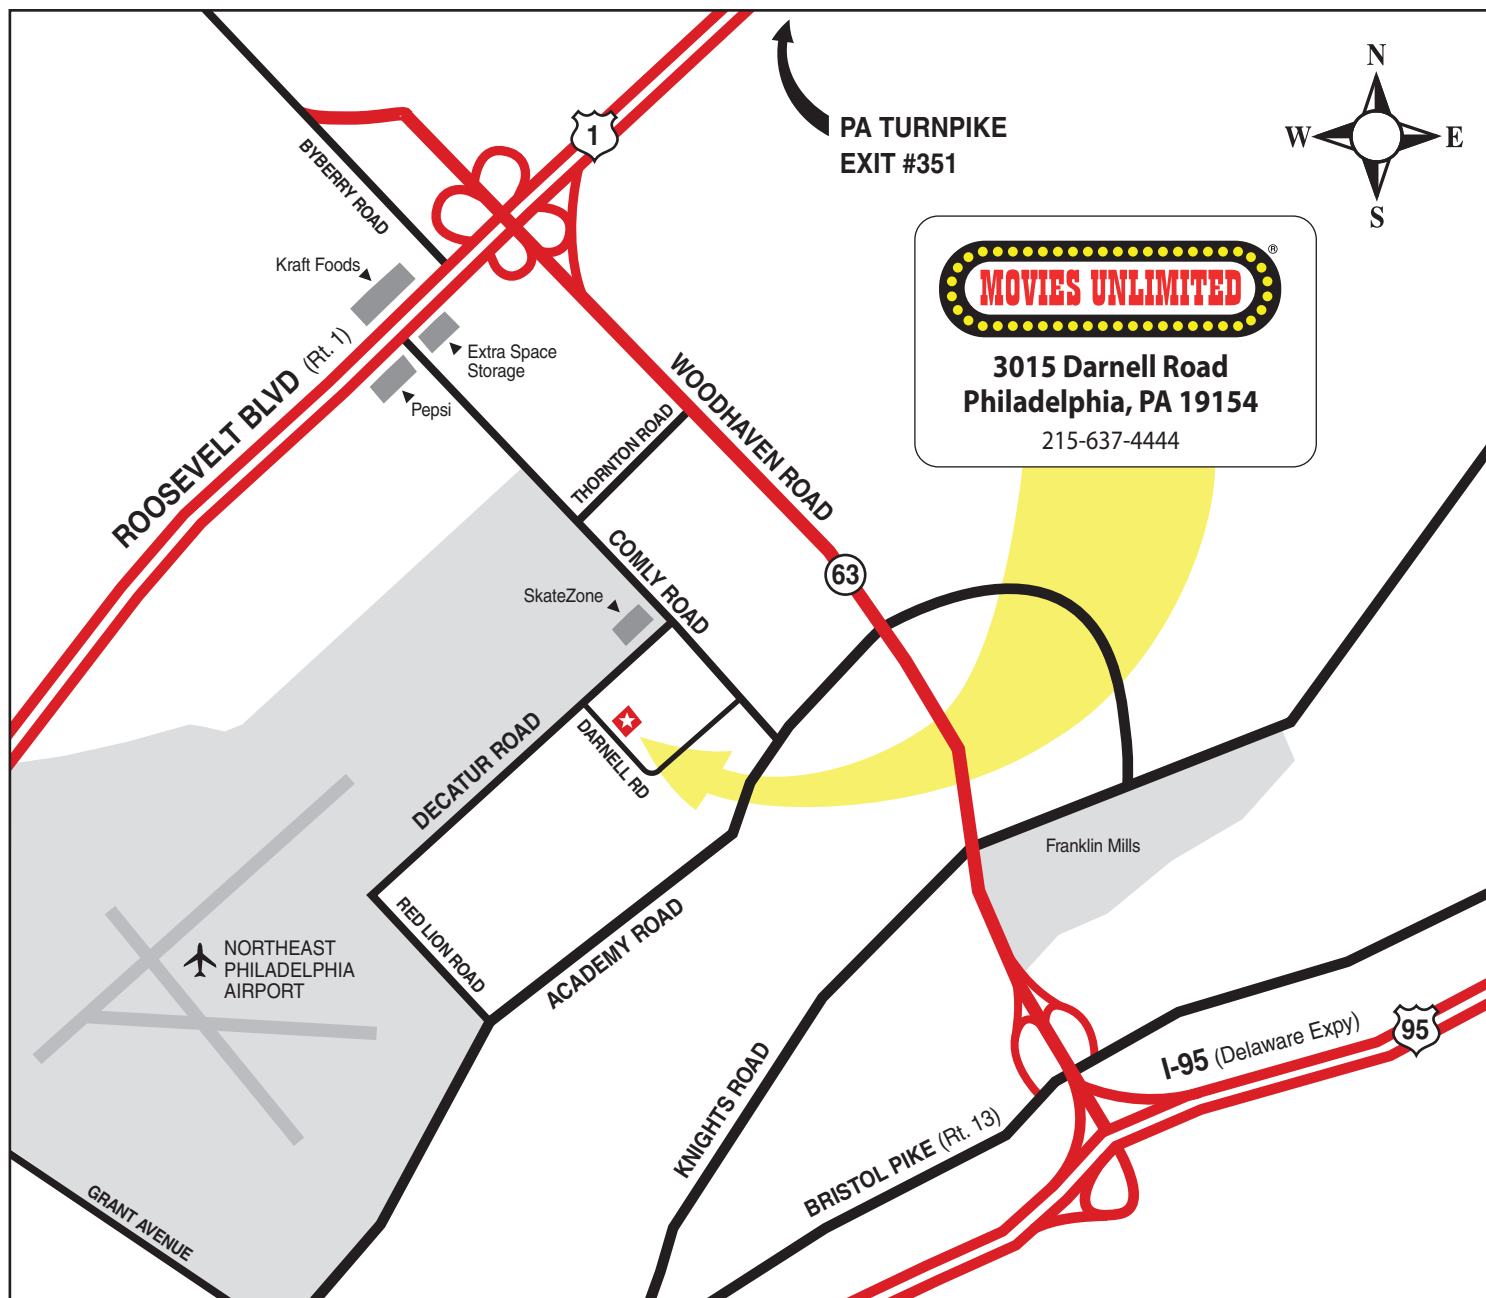

Directions to : **Movies Unlimited Warehouse & Corporate Offices**

3015 Darnell Road
Philadelphia, PA 19154
215-637-4444

from I-95 (North or South)

- Take **Woodhaven Road** exit.
- Go approx. 2 mi. to **Thornton Rd** exit.
- Turn **LEFT** at the end of ramp onto **Thornton Rd.**
- Go until Thornton ends at **Comly Rd.**
- Turn **LEFT** on **Comly Rd.**
- Turn **RIGHT** on **Decatur Rd** at *SkateZone*.
- Turn at first **LEFT** onto **Darnell Rd.**
- 2nd building on the **LEFT** is Movies Unlimited.

from Rt. 1 (North or South)

- Comly Road is approx 2 miles **SOUTH** of the PA Turnpike off of Rt. 1 (Roosevelt Blvd).
- If going **NORTH** on Rt. 1: Turn **RIGHT** on **Comly Rd.**
- If going **SOUTH** on Rt. 1: Turn **LEFT** on **Comly Rd.**
- Go 3 Lights then turn **RIGHT** on to **Decatur Rd** at *SkateZone*.
- Turn at first **LEFT** onto **Darnell Rd.**
- 2nd building on the **LEFT** is Movies Unlimited.

from PA Turnpike (East or West)

- Take Turnpike Exit #351.
- Take **Rt. 1 SOUTH** (Roosevelt Blvd).
- Stay in **FAR LEFT** lane for approx. 2 miles to **Comly Rd** (*Kraft Foods* is on right, *Extra Space Storage* on left).
- Make **LEFT** on to **Comly Rd.**
- Go 3 Lights then turn **RIGHT** on to **Decatur Rd** at *SkateZone*.
- Turn at first **LEFT** onto **Darnell Rd.**
- 2nd building on the **LEFT** is Movies Unlimited.

Customer Pick-Up Window: Located on **RIGHT SIDE** of building, second set of steps. Hours: Monday - Friday: 10 am - 8 pm; Saturday: 10 am - 4 pm.